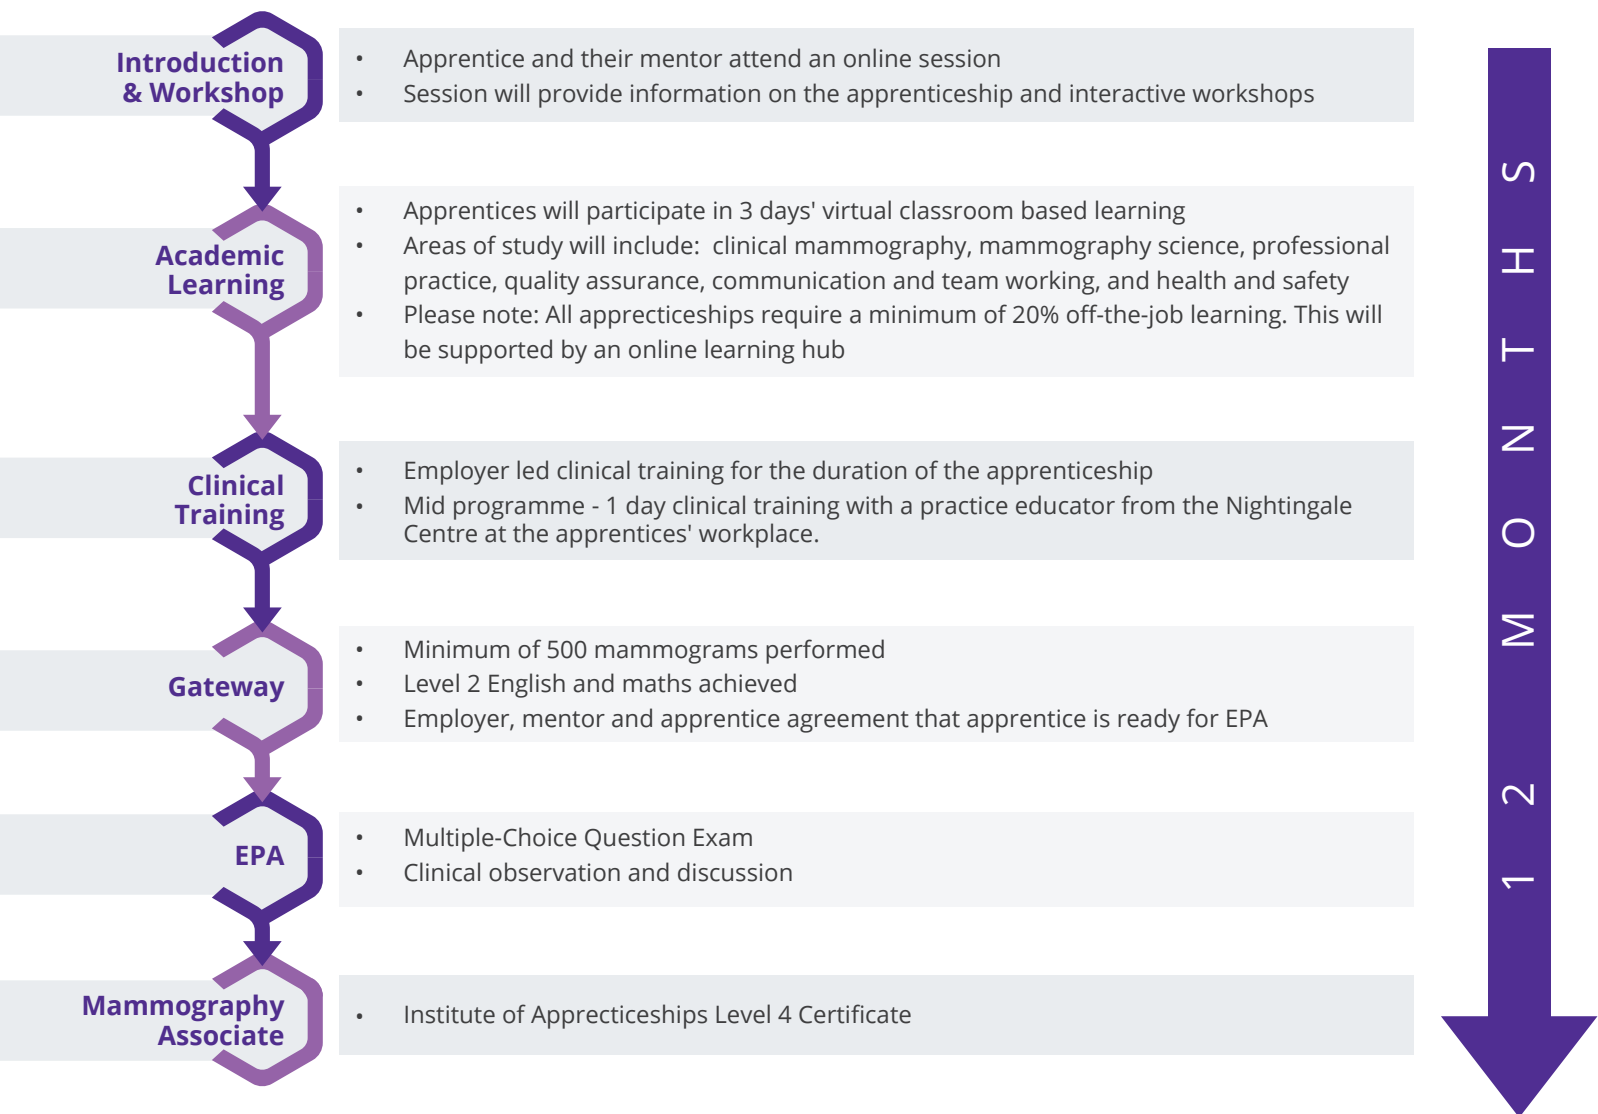

The MA apprenticeship Programme being delivered online by the Nightingale Centre

Funding for the apprenticeship is available via the apprenticeship levy.
Please contact NBIA at breastacademy@mft.nhs.uk for more details.