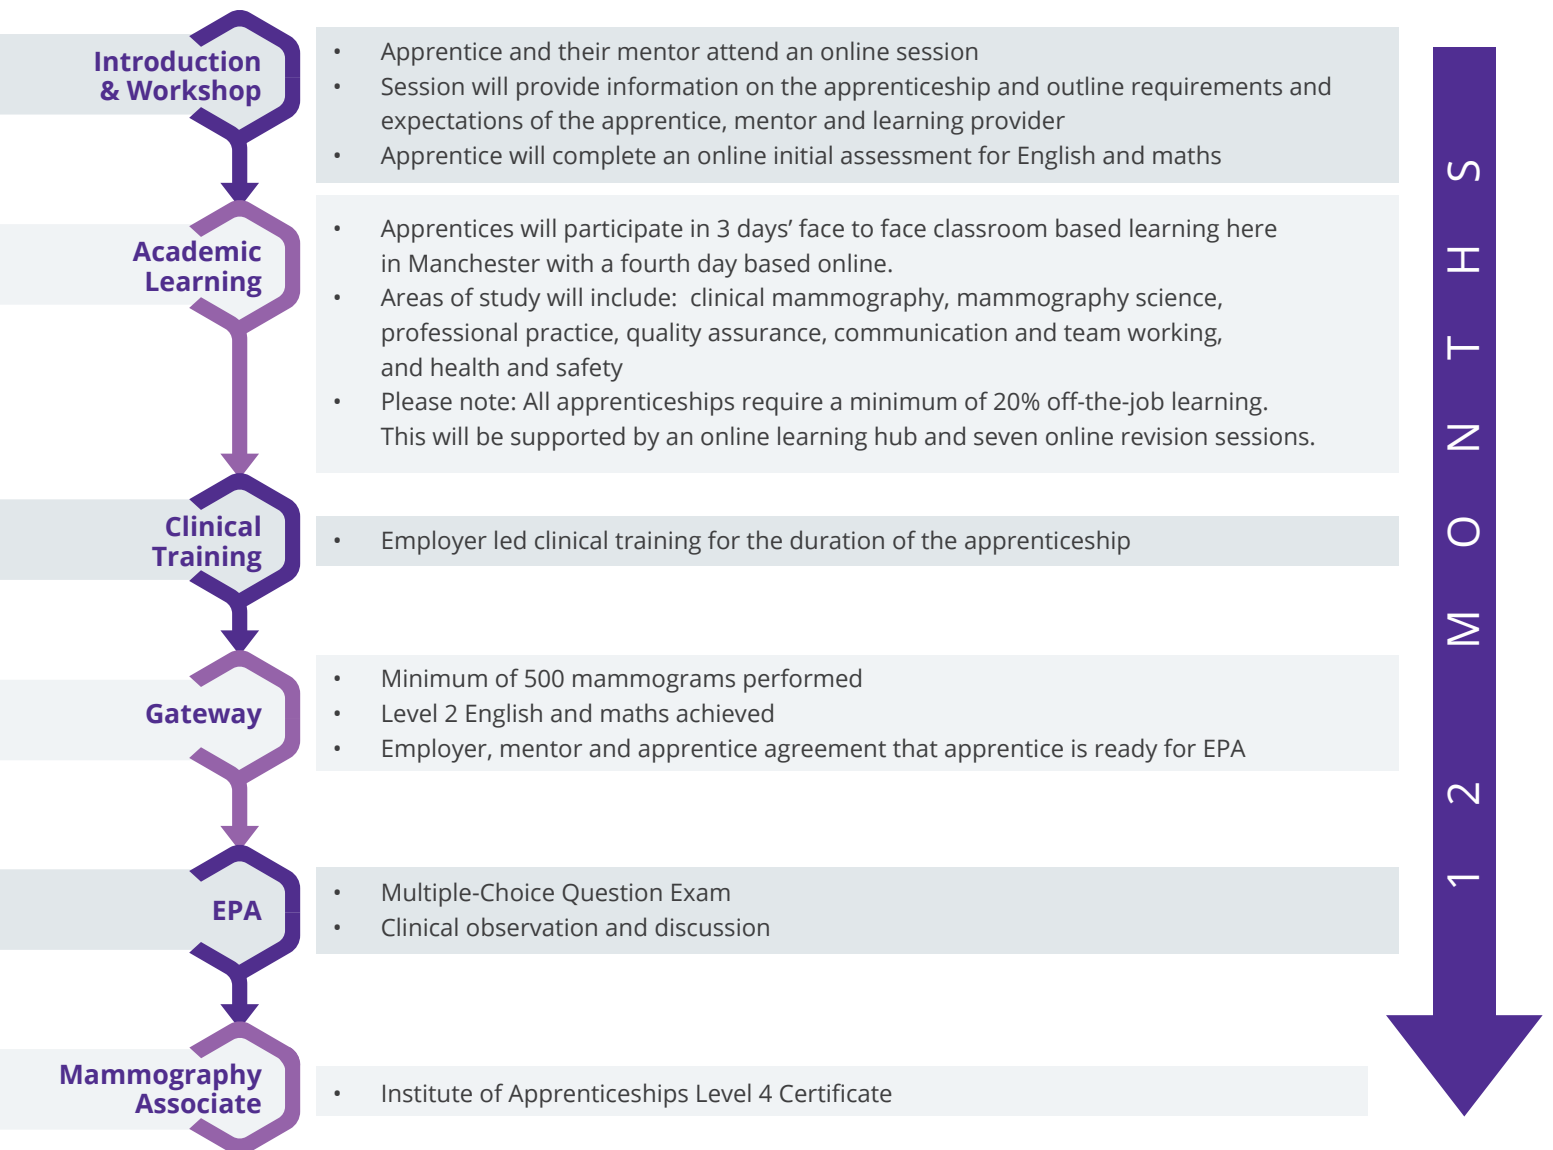

The MA apprenticeship Programme being delivered online by the Nightingale Centre

Funding for the apprenticeship is available via the apprenticeship levy.
Please contact NBIA at breastacademy@mft.nhs.uk for more details.